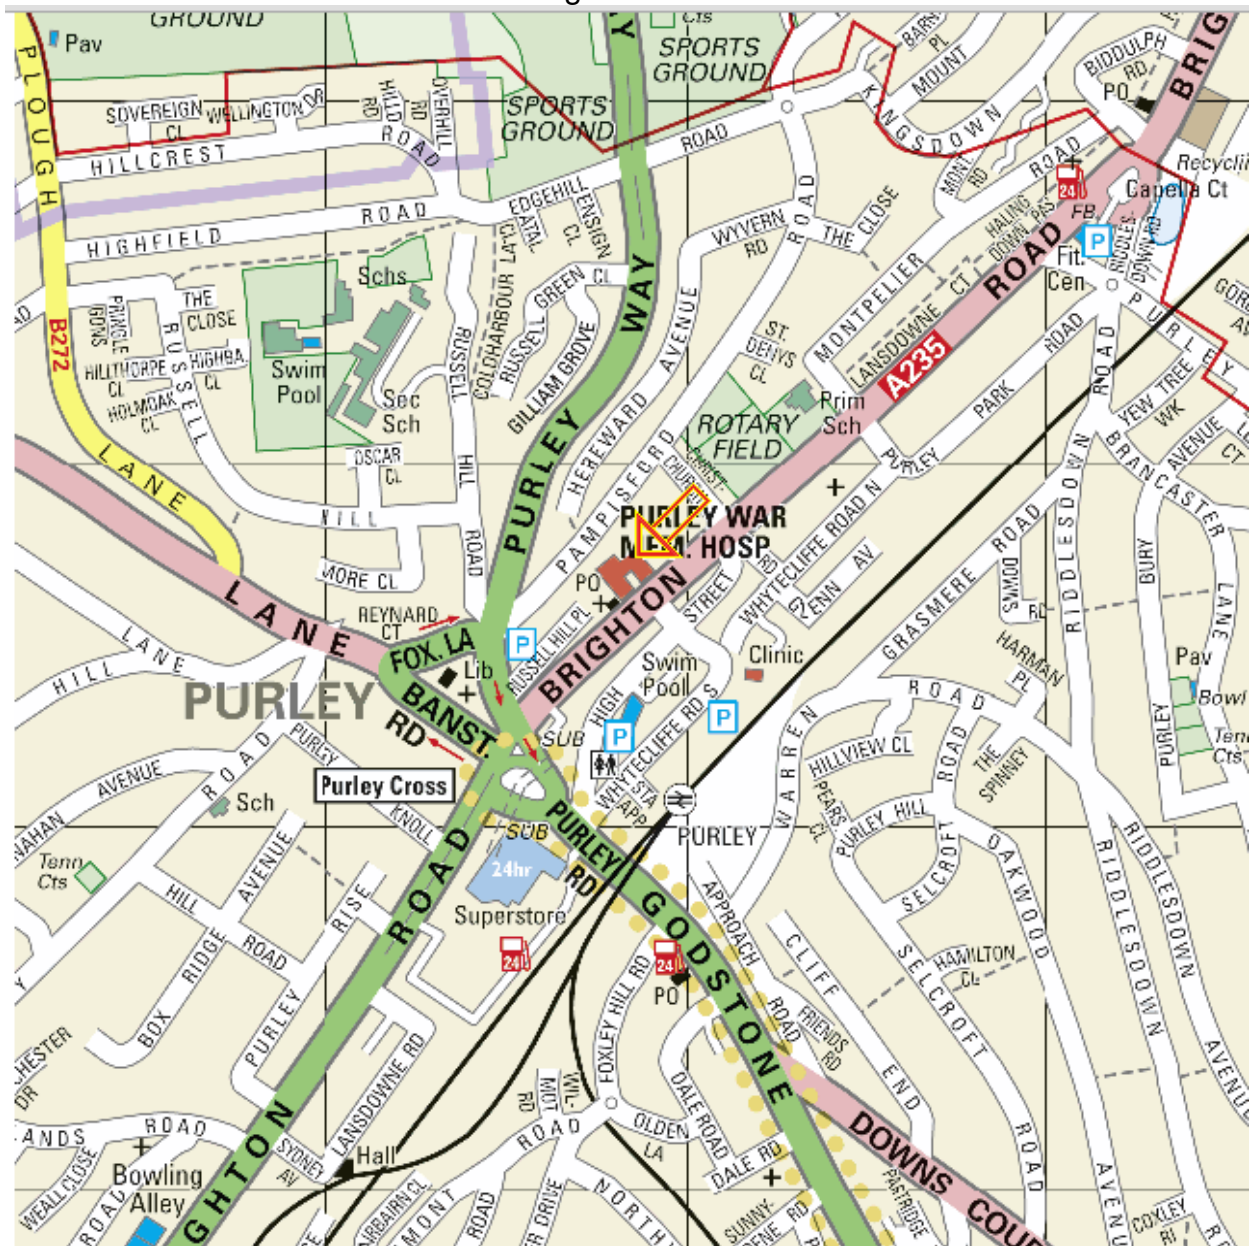

Old Whitgiftians Cricket Club

Nearest Accident & Emergency Hospital

Croydon University Hospital (formerly known as Mayday University Hospital)

530 London Road

Croydon

CR7 7YE

Telephone: 020 8401 3000

Old Whitgiftians Cricket Club

Nearest Urgent Care Centre

Purley War Memorial Hospital,
856 Brighton Road
Purley
Surrey
CR8 2YL

Tel: 020 8401 3000